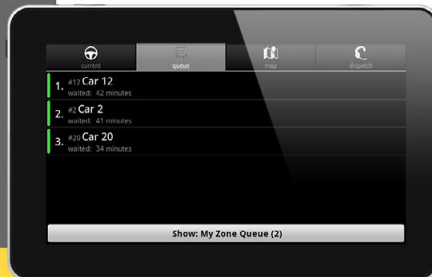

# Driver App Features

## Incoming Jobs

- Ringtone notification for newly assigned jobs.
- Tone stops when the driver accepts or declines the job.
- Declined jobs can be offered to other drivers, based on your settings.

## Map

- Displays vehicle location.
- Pickup point of passenger (green flag).
- Destination (chequered flag).
- Route (blue line) using the GPS of the device.
- Step-by-step navigation also available.

## Zones

- Divide pickup area into zones for automatic assignment priority.
- See how many cars are in a zone, how long they've been waiting and their status.
- Drivers can then move to less busy zones.