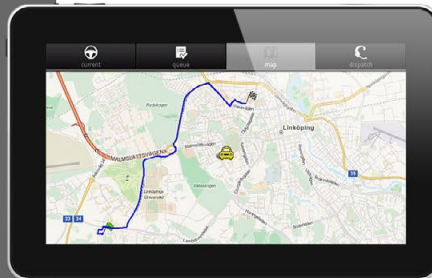

# Driver App Features

## Incoming Jobs

- Ringtone notification for newly assigned jobs.
- Tone stops when the driver accepts or declines the job.
- Declined jobs can be offered to other drivers, based on your settings.

## Map

- Displays vehicle location.
- Pickup point of passenger (green flag).
- Destination (chequered flag).
- Route (blue line) using the GPS of the device.
- Step-by-step navigation also available.

## Zones

- Divide pickup area into zones for automatic assignment priority.
- See how many cars are in a zone, how long they've been waiting and their status.
- Drivers can then move to less busy zones.