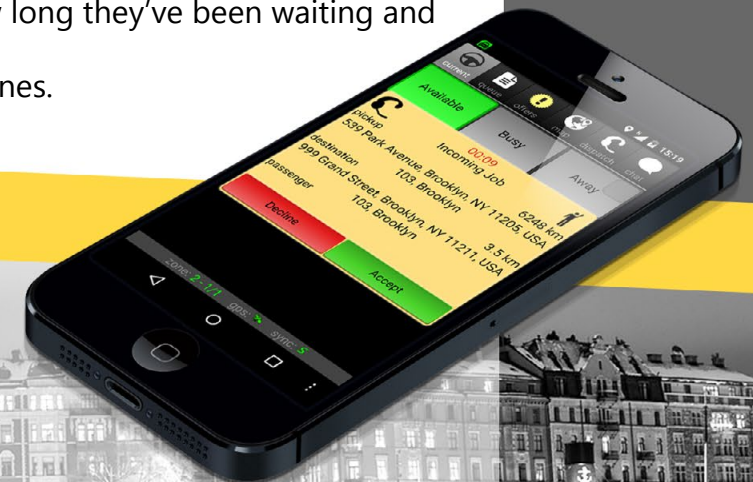

## Incoming Jobs

- Ringtone notification for newly assigned jobs.
- Tone stops when the driver accepts or declines the job.
- Declined jobs can be offered to other drivers, based on your settings.

## Map

- Displays vehicle location.
- Pickup point of passenger (green flag).
- Destination (chequered flag).
- Route (blue line) using the GPS of the device.
- Step-by-step navigation also available.

## Zones

- Divide pickup area into zones for automatic assignment priority.
- See how many cars are in a zone, how long they've been waiting and their status.
- Drivers can then move to less busy zones.