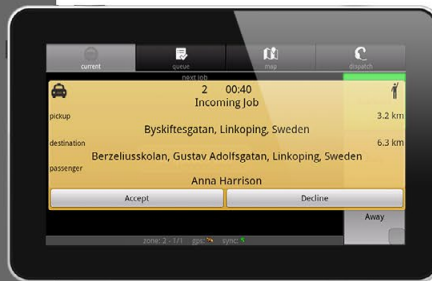

# Driver App Features

## Incoming Jobs

- Ringtone notification for newly assigned jobs.
- Tone stops when the driver accepts or declines the job.
- Declined jobs can be offered to other drivers, based on your settings.

## Map

- Displays vehicle location.
- Pickup point of passenger (green flag).
- Destination (chequered flag).
- Route (blue line) using the GPS of the device.
- Step-by-step navigation also available.

## Zones

- Divide pickup area into zones for automatic assignment priority.
- See how many cars are in a zone, how long they've been waiting and their status.
- Drivers can then move to less busy zones.